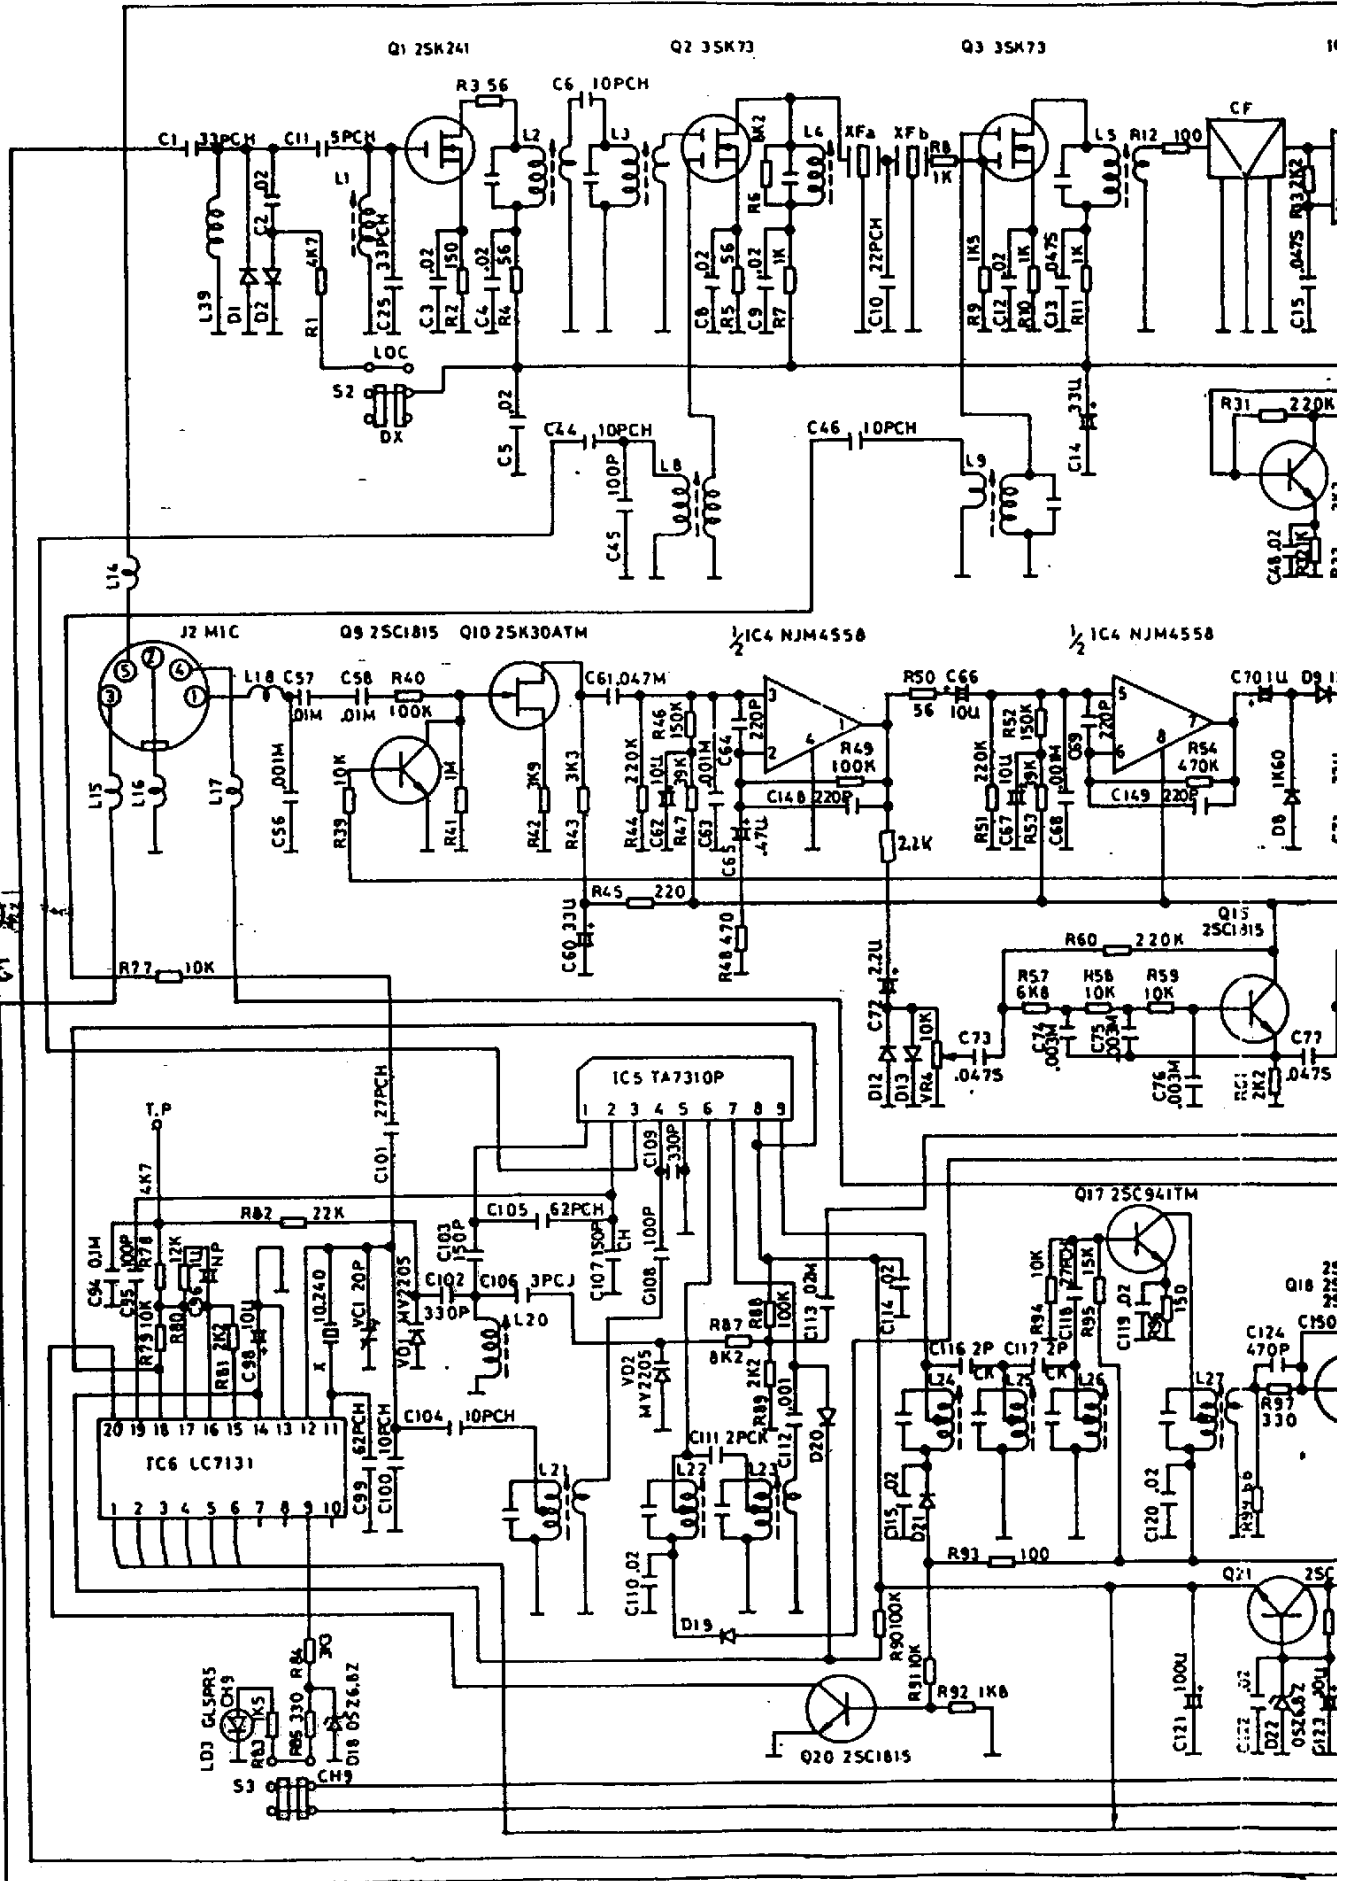

with compliments
 Art. NSD1 - Mobile
 Art. NS21 - Station

Albrecht Electronic GmbH
 Otto-Hahn-Str. 7a, D-2077 Trittau
 Telefon: (0 41 64) 30 66
 Telex: 2 189 406